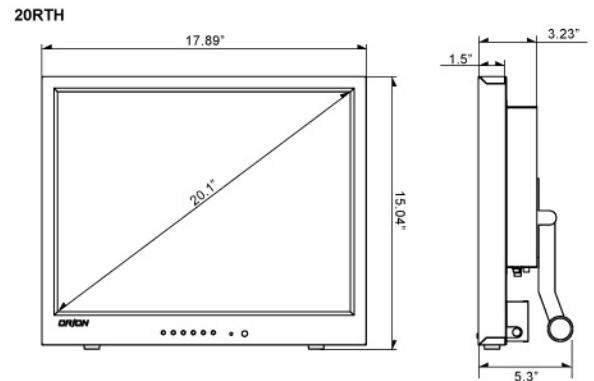

DIMENSIONS

MOUNT OPTION