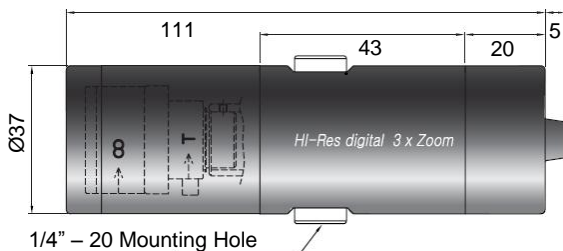

## Outdoor Bullet Color Camera

- Sony 1/3" Super HAD Color CCD
- 380 TVL Horizontal Resolution
- Varifocal of f4.0~8.0mm
- Noise, Ghost & Blooming Free
- Automatic Gain Control (AGC)
- Automatic Tracking White Balance (ATW)
- Automatic Backlight Compensation (BLC)
- Water-Proof (IP 67 Rating)
- Built-in Reverse Power Input Safety Circuit

## Technical Specification

Image Device	SONY 1/3" SUPER HAD COLOR CCD
Scanning System	2 : 1 Interlace
Scanning Frequency	H: 15.734 (KHz), V: 60 (Hz)
Total Pixels	537(H) x 505(V)
Effective Pixels	510(H) x 492(V)
Horizontal Resolution	380 TV Lines
Lens	f4.0-8.0mm / F2.0-380 / 89.2°-44.2°
Electronic Shutter	1/60 ~ 1/100,000sec Auto
S/N Ratio	More than 45dB (AGC Off)
White Balance	Automatic (2,400°K ~ 8,000°K)
Sensitivity	0.5 Lux / F2.0
Gamma Correction	$\lambda = 0.45$
IP Rating	IP 67 (Weatherproof)
Sync System	Internal
Video Output	Composite 1 [Vp-p] 75( $\Omega$ ) unbalanced
Power Supply	DC12V ( $\pm 10\%$ ) Max 120mA
Operating Temperature	-10°C ~ +50°C
Storage Temperature	-20°C ~ +60°C
Operating Humidity	10% ~ 80%

### Outstanding Durability with IP67

With Dust and Rain Resistant design which meets IP67 rating, this camera can be installed outdoor under building eaves or the places that are exposed to dust and rain. Basically IP67 means waterproof protection : Down to 1M water submersion