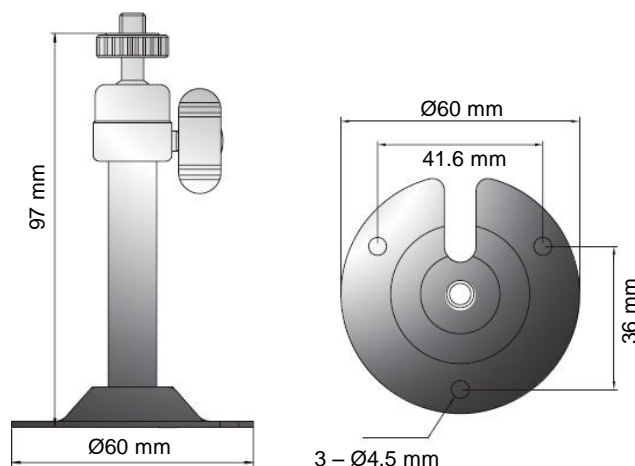

## Outdoor Bullet Color Camera

- Sony 1/3" Super HAD Color CCD
- 380 TVL Horizontal Resolution
- Varifocal of f4.0~8.0mm
- Noise, Ghost & Blooming Free
- Automatic Gain Control (AGC)
- Automatic Tracking White Balance (ATW)
- Automatic Backlight Compensation (BLC)
- Water-Proof (IP 67 Rating)
- Built-in Reverse Power Input Safety Circuit

## Technical Specification

Image Device	SONY 1/3" SUPER HAD COLOR CCD
Scanning System	2 : 1 Interlace
Scanning Frequency	H: 15.734 (KHz), V: 60 (Hz)
Total Pixels	537(H) x 505(V)
Effective Pixels	510(H) x 492(V)
Horizontal Resolution	380 TV Lines
Lens	f4.0-8.0mm / F2.0-380 / 89.2°-44.2°
Electronic Shutter	1/60 ~ 1/100,000sec Auto
S/N Ratio	More than 45dB (AGC Off)
White Balance	Automatic (2,400°K ~ 8,000°K)
Sensitivity	0.5 Lux / F2.0
Gamma Correction	$\lambda = 0.45$
IP Rating	IP 67 (Weatherproof)
Sync System	Internal
Video Output	Composite 1 [Vp-p] 75( $\Omega$ ) unbalanced
Power Supply	DC12V ( $\pm 10\%$ ) Max 120mA
Operating Temperature	-10°C ~ +50°C
Storage Temperature	-20°C ~ +60°C
Operating Humidity	10% ~ 80%

### Outstanding Durability with IP67

With Dust and Rain Resistant design which meets IP67 rating, this camera can be installed outdoor under building eaves or the places that are exposed to dust and rain. Basically IP67 means waterproof protection : Down to 1M water submersion