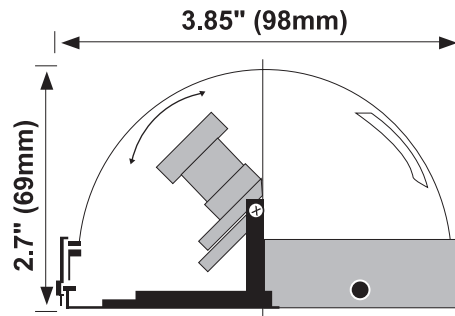

1/3" Color and B&W Armordome Cameras

WDD-6400 Series (AC24V)
WDD-7500 Series (DC12V)

MAIN FEATURES

- Mini High Impact Armordome That Allows for Unobtrusive Video Monitoring While Still Providing Ultimate Protection for The Camera
- Tamper-Proof Hardware Adds Extra Protection Against Vandalism
- Manual Pan and Tilt Adjustments Make This Camera Easy to Install On Vertical Horizontal Surfaces
- Automatic Back Light Compensation
- Digital Signal Processing (DSP) Provides Unmatched Picture Quality
- Heavy-Duty All Metal Armordome Base and Swivel Bracket Makes for The Most Rugged Camera Enclosure Available On The Market
- Camera Options Include: Color and B&W, Normal Resolution (720/430 TVL) and High Resolution (570 TVL), 24V AC and 12V DC Power Requirements

WDD-6400, WDD-7500 Series (1/3" Color and B&W Armordome Cameras)

DIMENSIONS

Surface mount dome camera on ceilings, walls, poles or other solid areas

SPECIFICATIONS

Electrical

Input Voltage	AC-24 Volt (WDD-6400 Series), DC-12 Volt (WDD-7500 Series)
Power Consumption	200mA or less
Video Connector	BNC
Power Connector	Bare Leads, 2.1 mm Barrel Plug

Video

Pixels	High Resolution - 768 (H) x 494 (V), Normal Resolution - 512 (H) x 492 (V)
S/N Ratio	More than 48dB
Video Output	1.0Vp-p 75ohm
CCD	1/3" Color DSP and 1/3" Monochrome
Back Light (BLC)	Automatic

Physical

Construction	Heavy Duty Metal Base and Swivel Bracket - Polycarbonate Dome Cover
Color	Black (Beige Available)
Cable Entry	1/2" Hole on bottom plate
Manual Pan/Tilt Adjustment	75 Degree Pan / 90 Degree Tilt (When installed)
Lens	Fixed 3.6mm (2.2, 2.5, 2.9, 4.3, 6.0, 8.0, 12.0, and 16.0mm available)
Dimensions	3.85" DIA. x 2.7" H