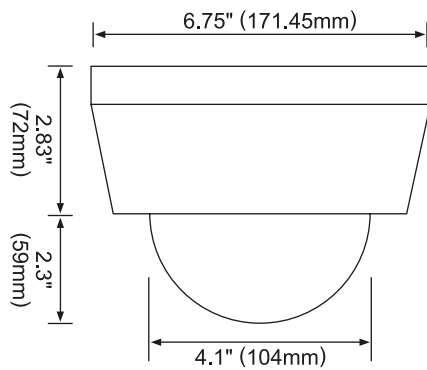

Weatherproof Armordome Camera with Infra-red Illuminators

WDDF-2405DN

／ DIMENSIONS (Unit: mm)

SURFACE MOUNT