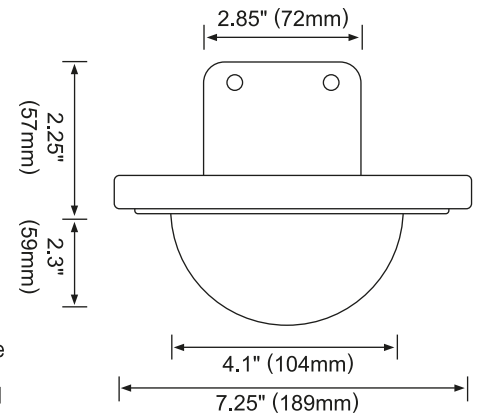

Input voltage	AC24V
Power consumption	200mA or less
Video connector	BNC
Power connector	Bare leads
Pixels	High resolution - 768(H) x 494(V), normal resolution - 512(H) x 492(V)
S/N ratio	More than 48dB
Video output	1.0Vp-p 75Ohm
Qty of LEDs	14
Led frequency	870 nanometer
Construction	Chassis and housing - steel dome - polycarbonate
Lens	4.0mm ~ 9.0mm auto IRIS vari-focal (optional 2.6mm ~ 6.0mm auto IRIS vari-focal)
Finish	Housing - beige (other colors available)
Cable entry	3/4" NPT threaded opening on bottom (surface mount design)
Gimble adjustments	X/Y/Z axis
Adjustment	120° pan / 180° tilt / 70° rotation
Weight	Flush mount - 1.60lbs. / surface mount - 2.80lbs.
Operating temp.	-22°F to +158°F
NEMA rating	Type4 (when installed)
Pendant housing	Part#: WDH-PENT (for use with WDDS series)
Pendant wall mount	Part#: WDH-BRK (for mounting bracket only)
Dome cover color	Tinted (standard), clear, mirrored, and others available upon request
Conduit side entry	Add "C" to part# (WDDS surface mount series only)

Weatherproof Armordome Camera with Infra-red Illuminators

WDDF-2405DN

／ DIMENSIONS (Unit: mm)

SURFACE MOUNT

FLUSH MOUNT

All armordomes are wall mountable

Note: Flush mount can be installed into double gang box.