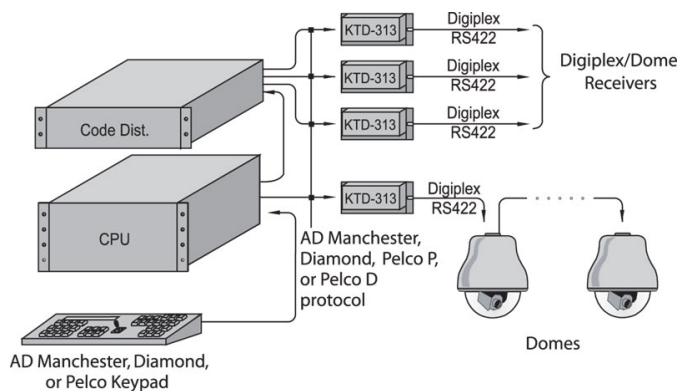

www.GESecurity.com

KTD-313 Data Converter

Overview

The KTD-313 Data Converter is a 10-way protocol translator that converts American Dynamics (AD) Manchester, Video Controls Limited (VCL), Diamond, Pelco P and Pelco D protocol to Digiplex® RS422 and converts Digiplex RS422 protocol to AD Manchester and Diamond protocol. This enables multiple GE Security PTZ (pan/tilt/zoom) receivers to be controlled on a single twisted-pair line by AD Manchester, Diamond, and Pelco head-end systems. It also enables one or more GE Security controllers to operate AD Manchester, Diamond, and Pelco receivers.

KTD-313

Data Converter

Specifications

Electrical

- Input voltage: 9 VAC or 12 VDC
- Input power: 1.35 VA
- Input serial port: AD Manchester, Video Controls Limited (VCL), Diamond, and Digiplex compatible
- Output Digiplex port: RS422, AD Manchester, Diamond, and Digiplex compatible

Data

- RS422 speed: 4800 baud
- Protocol: (DIP switch selectable) AD Manchester and Digiplex, RS422 and Diamond

Commands Recognized

- Autopan, find preset, set preset, zoom in, zoom out, focus near, focus far, iris open, iris close, tilt up, tilt down, pan left, pan right

Connections

- Power, digital in/out: Six-position removable terminal strip

Mechanical

- Weight: 3.5 oz (100 g)
- Construction: 0.050 in (1.27 mm) aluminum
- Finish: Black anodized

Related Diagram

Ordering Information